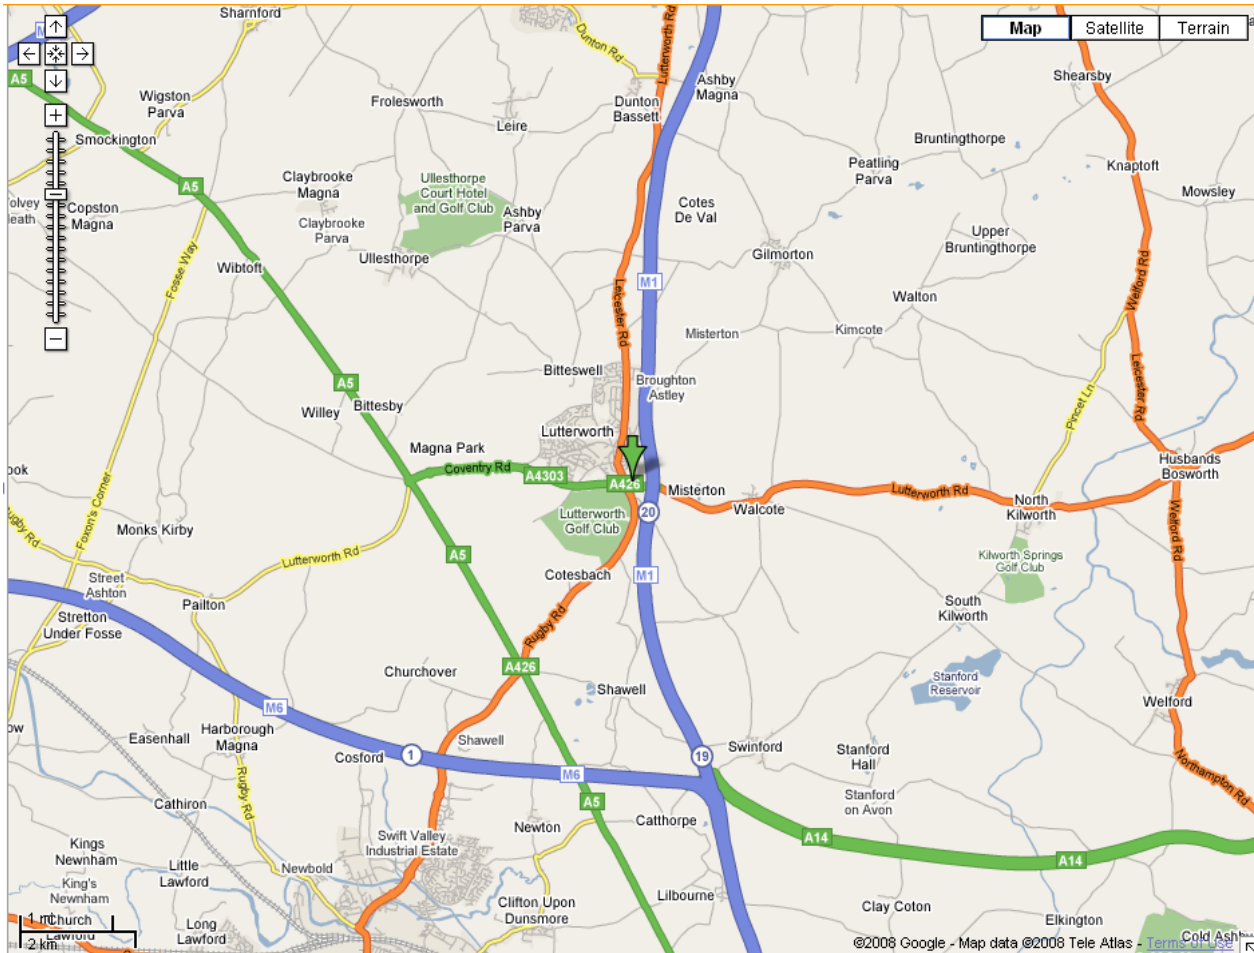

Overview (showing links to M1, M6 & A426)

**Should you require further assistance, please contact our training department on
01455 883 250 ext.0**